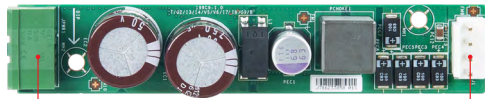

# MS-99C9

Compact-Size DC to DC Converter Module 140W with Wide Temperature, OCP/OVP & RVP Protection

1x2 pin DC-in

1x4 pin DC-out

## Features

- Over Current/Voltage Protection (OCP/OVP) & Reverse Voltage Protection (RVP)
- 140W Total Power, DC Output: +12V/11.6A
- Efficiency up to 95%
- Wide operating temperature : -40~85°C
- Wide Voltage DC-IN 9~36V

## Ordering Information

Part Number	Description
919-99C9-102	DC IN 9~36V port, DC out 12V, WT