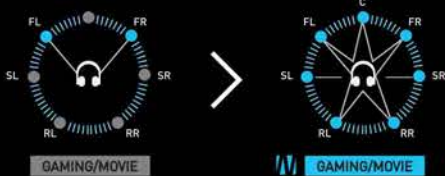

VIRTUAL SURROUND

3D sound immerses you in the game, and allows you to significantly improve your performance. With an intuitive interface, simply customize your audio effects.

Nahimic 2

SOUND TRACKER

The Sound Tracker is made up of a moving arrow in a circular radar. Configure its position, size and transparency for an optimal in-game integration.